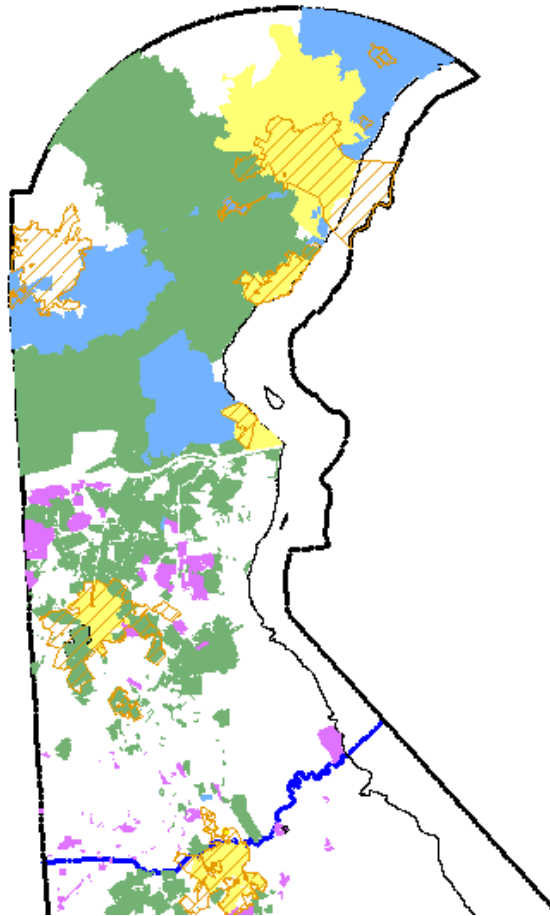

Approved Water Service Territories New Castle County Delaware

Orange
cross-hatch
lines
represent
municipal
boundaries

Each color
represents
a different
water
provider.

White
areas have
not yet
been
certificated.

Kent County

Sussex County

Southeastern Sussex County