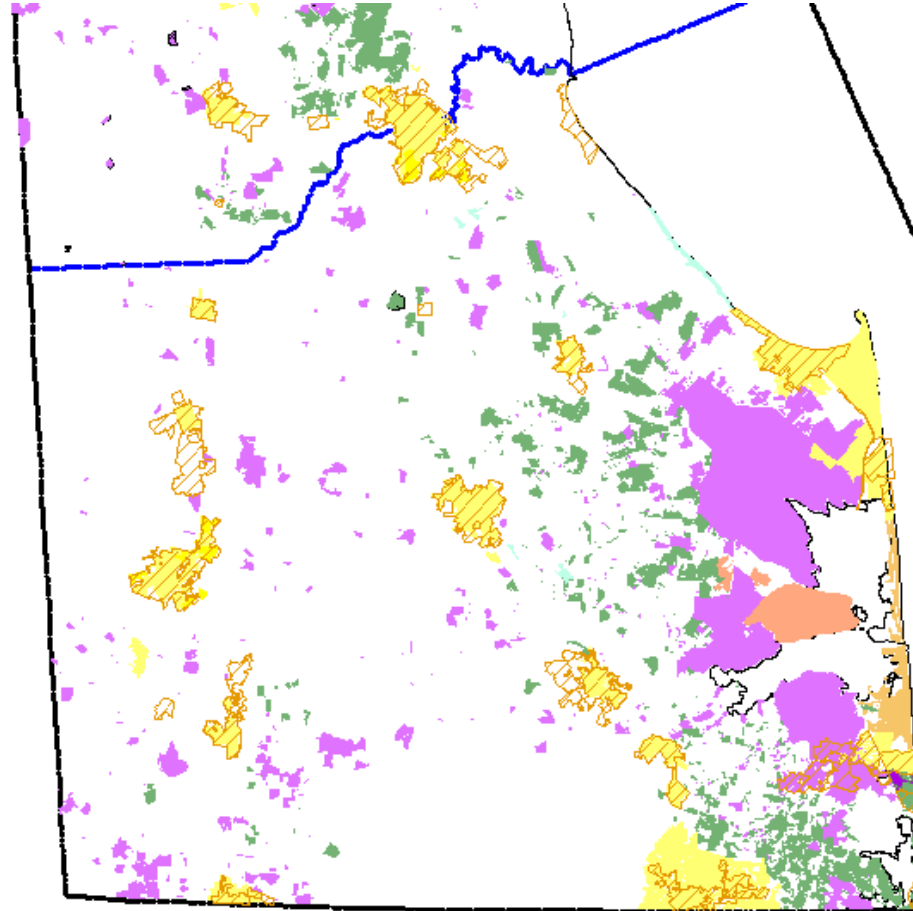

Approved Water Service Territories New Castle County Delaware

Orange
cross-hatch
lines
represent
municipal
boundaries

Each color
represents
a different
water
provider.

White
areas have
not yet
been
certificated.

Kent County

Sussex County

Southeastern Sussex County