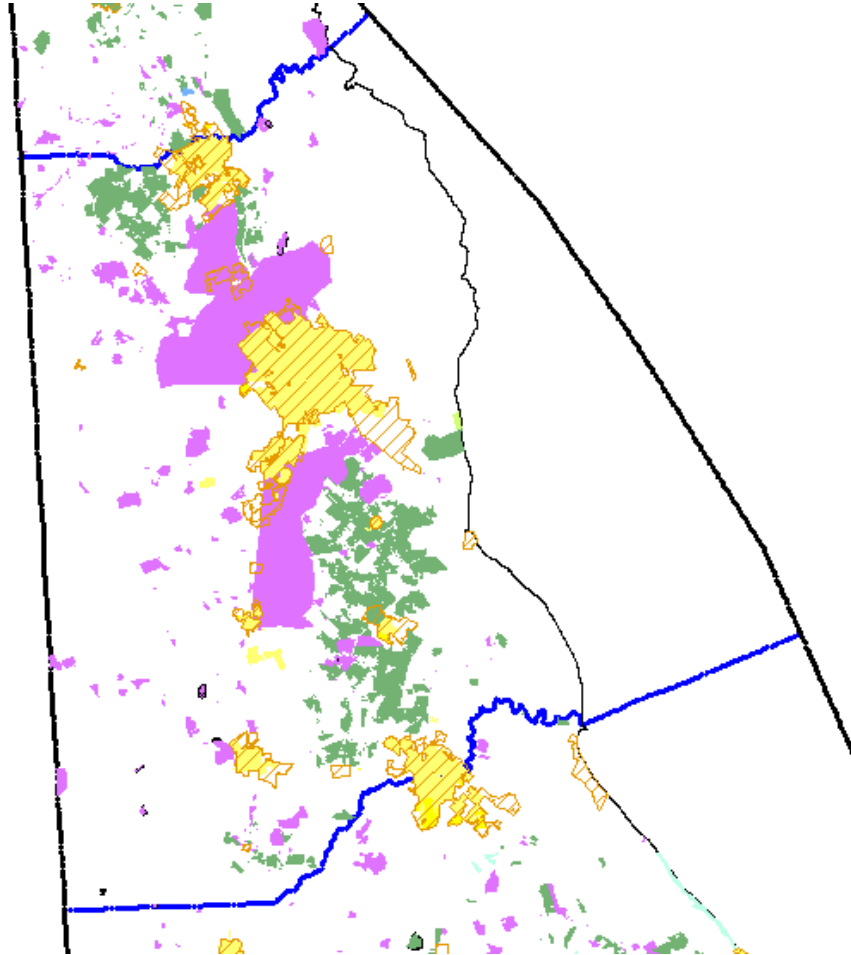

Approved Water Service Territories New Castle County Delaware

Orange
cross-hatch
lines
represent
municipal
boundaries

Each color
represents
a different
water
provider.

White
areas have
not yet
been
certificated.

Kent County

Sussex County

Southeastern Sussex County